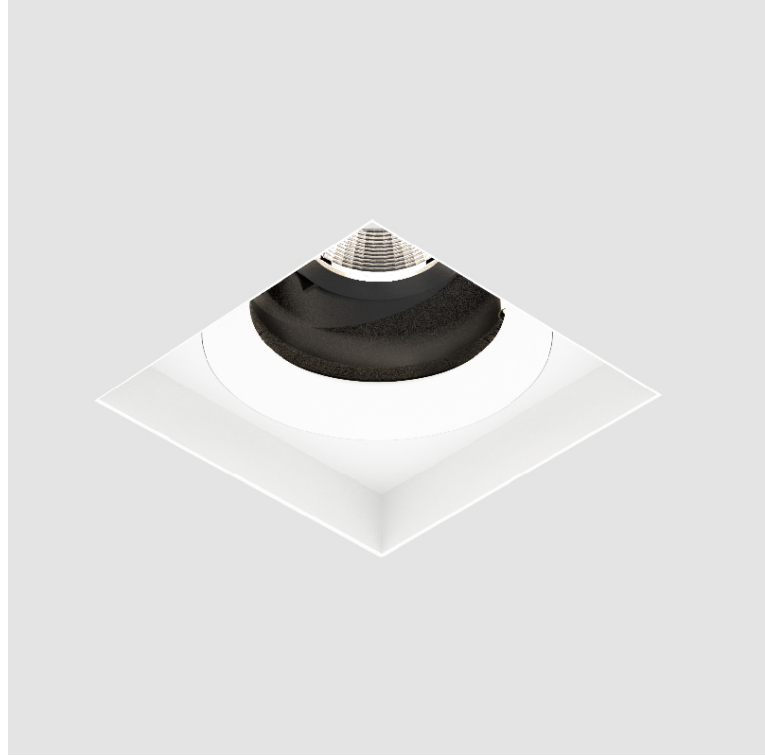

ELECTRICAL

Lamp Type: LED (Zhaga Standard)
Input Wattage (W): 13.2 (2700K) / 16.5
Total Output Wattage (W): 12 (2700K) / 15
Dimming: Tri-Mode (Non-Dimming and Phase Dimming (120Vac only) and 0-10V Dimming)
Driver Included: No
Driver Location: Recessed Housing
Driver Type: Constant Current - Universal
Driver Class: Class 2
Housing: See components
Input Voltage (V): 120 - 277
Constant Current (MA): 350

LED

Number of LEDs: 1
Color Temperature (°K): 2700 / 3000 / 3500 / 4000
Max. Delivered Lumen (lm): 850 / 950 / 1019 / 1040
Nominal Lumen (lm): 960 / 1070 / 1156 / 1180
CRI: >90 CRI
Efficiency (%): 88.5
Lamp Life (hrs): 50000
Upon Request: RGB-W Tunable White Special Color Temperature Special LED

OPTICAL

Reflector: 10
Adjustability: Rotational 355°; Tilt 30°
Upon Request: Special Beam Angles

RATINGS AND CERTIFICATIONS

Zaneen Inc. © 2024, T 1900 280-3382, F 416-247-9319, www.zaneen.com

Available for international specifications by adding "INT" at the end of the existing Model #. For assistance on 'custom' specifications, contact zteam@zaneen.com. In a constant effort to supply the best product, we reserve the right to change specifications or materials without notice. The most recent specification sheets are found at zaneen.com
IP rating: IP20