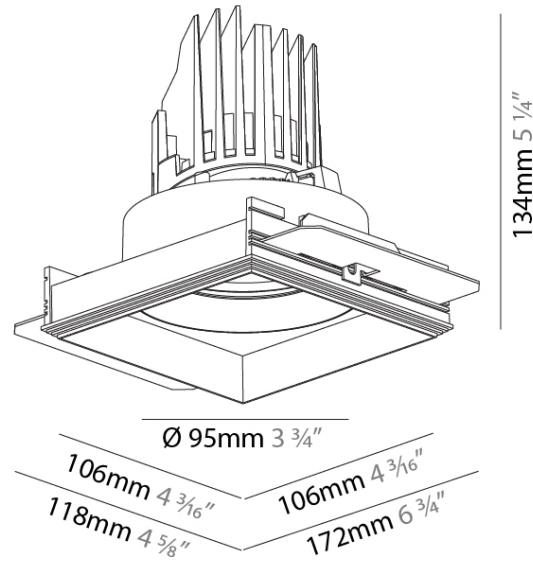

ELECTRICAL

Lamp Type: LED (Zhaga Standard)
Input Wattage (W): 13.2 (2700K) / 16.5
Total Output Wattage (W): 12 (2700K) / 15
Dimming: Tri-Mode (Non-Dimming and Phase Dimming (120Vac only) and 0-10V Dimming)
Driver Included: No
Driver Location: Recessed Housing
Driver Type: Constant Current - Universal
Driver Class: Class 2
Housing: See components
Input Voltage (V): 120 - 277
Constant Current (MA): 350

LED

Number of LEDs: 1
Color Temperature (°K): 2700 / 3000 / 3500 / 4000
Max. Delivered Lumen (lm): 850 / 950 / 1019 / 1040
Nominal Lumen (lm): 960 / 1070 / 1156 / 1180
CRI: >90 CRI
Efficiency (%): 88.5
Lamp Life (hrs): 50000
Upon Request: RGB-W Tunable White Special Color Temperature Special LED

OPTICAL

Reflector: 10
Adjustability: Rotational 355°; Tilt 30°
Upon Request: Special Beam Angles

RATINGS AND CERTIFICATIONS

Zaneen Inc. © 2024, T 1900 280-3382, F 416-247-9319, www.zaneen.com

Available for international specifications by adding "INT" at the end of the existing Model #. For assistance on 'custom' specifications, contact zteam@zaneen.com. In a constant effort to supply the best product, we reserve the right to change specifications or materials without notice. The most recent specification sheets are found at zaneen.com
IP rating: IP20