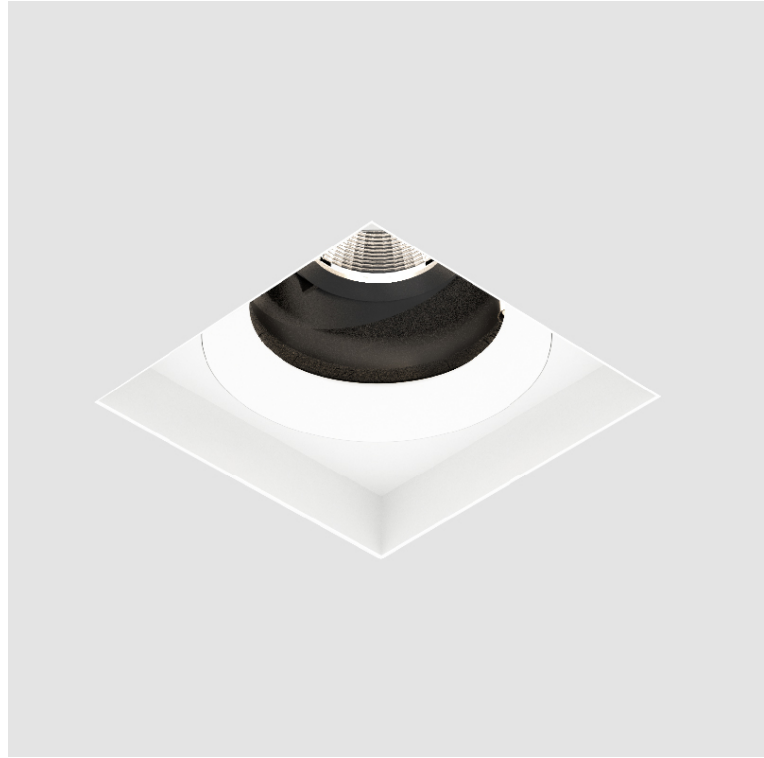

ELECTRICAL

Lamp Type: LED (Zhaga Standard)
Input Wattage (W): 16.5
Total Output Wattage (W): 14.5
Dimming: Tri-Mode (Non-Dimming and Phase Dimming (120Vac only) and 0-10V Dimming)
Driver Included: No
Driver Location: Recessed Housing
Driver Type: Constant Current - Universal
Driver Class: Class 2
Housing: See components
Input Voltage (V): 120 - 277
Constant Current (MA): 500

LED

Number of LEDs: 1
Color Temperature (°K): 2700 / 3000 / 3500 / 4000
Max. Delivered Lumen (lm): 940 / 980 / 1029 / 1050
Nominal Lumen (lm): 1386 / 1438 / 1511 / 1542
CRI: >90 CRI
Efficiency (%): 87.9 / 88.4 / 87.9
Lamp Life (hrs): 50000
Upon Request: RGB-W Tunable White Special Color Temperature Special LED

OPTICAL

Reflector: 20 / 40 / 60
Adjustability: Rotational 355°; Tilt 30°
Upon Request: Special Beam Angles

RATINGS AND CERTIFICATIONS

Available for international specifications by adding "INT" at the end of the existing Model #. For assistance on 'custom' specifications, contact zteam@zaneen.com. In a constant effort to supply the best product, we reserve the right to change specifications or materials without notice. The most recent specification sheets are found at zaneen.com
IP rating: IP20