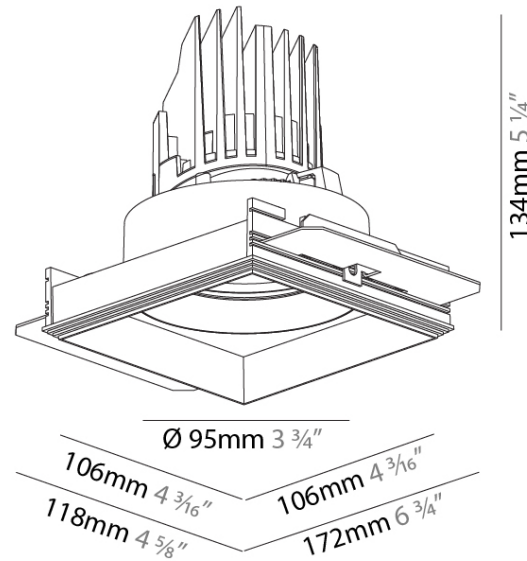

ELECTRICAL

Lamp Type: LED (Zhaga Standard)
Input Wattage (W): 16.5
Total Output Wattage (W): 14.5
Dimming: Tri-Mode (Non-Dimming and Phase Dimming (120Vac only) and 0-10V Dimming)
Driver Included: No
Driver Location: Recessed Housing
Driver Type: Constant Current - Universal
Driver Class: Class 2
Housing: See components
Input Voltage (V): 120 - 277
Constant Current (MA): 500

LED

Number of LEDs: 1
Color Temperature (°K): 2700 / 3000 / 3500 / 4000
Max. Delivered Lumen (lm): 940 / 980 / 1029 / 1050
Nominal Lumen (lm): 1386 / 1438 / 1511 / 1542
CRI: >90 CRI
Efficiency (%): 87.9 / 88.4 / 87.9
Lamp Life (hrs): 50000
Upon Request: RGB-W Tunable White Special Color Temperature Special LED

OPTICAL

Reflector: 20 / 40 / 60
Adjustability: Rotational 355°; Tilt 30°
Upon Request: Special Beam Angles

RATINGS AND CERTIFICATIONS

Available for international specifications by adding "INT" at the end of the existing Model #. For assistance on 'custom' specifications, contact zteam@zaneen.com. In a constant effort to supply the best product, we reserve the right to change specifications or materials without notice. The most recent specification sheets are found at zaneen.com
IP rating: IP20